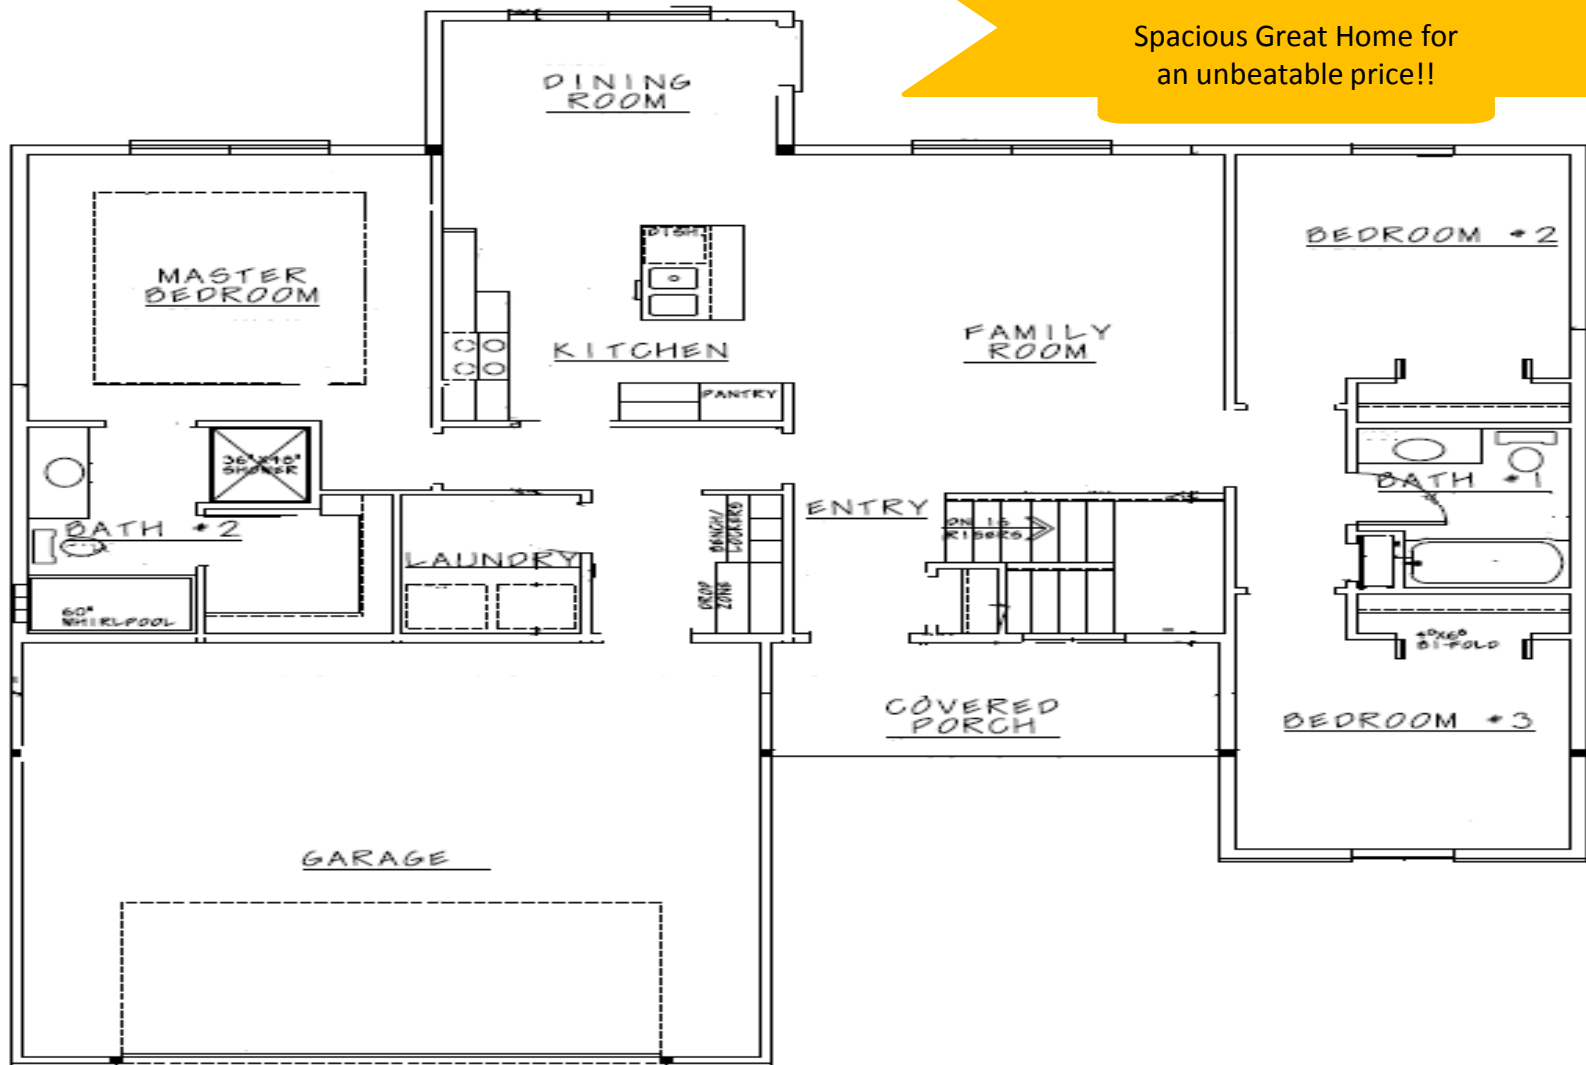

Alexus Floor Plan from Dynasty Homes Omaha

1420  
square foot  
Ranch  
Home

16" FLOOR  
TRUSSES PER  
MANUFACTURER

Optional  
Finished  
Basement

BASEMENT

3/4 Bath  
Rough-In

16"  
RISERS

UNEXCAVATED

UNEXCAVATED

WH

SPP

FOUNDATION PLAN

Spacious Great Home for  
an unbeatable price!!

MAIN LEVEL FLOOR PLAN