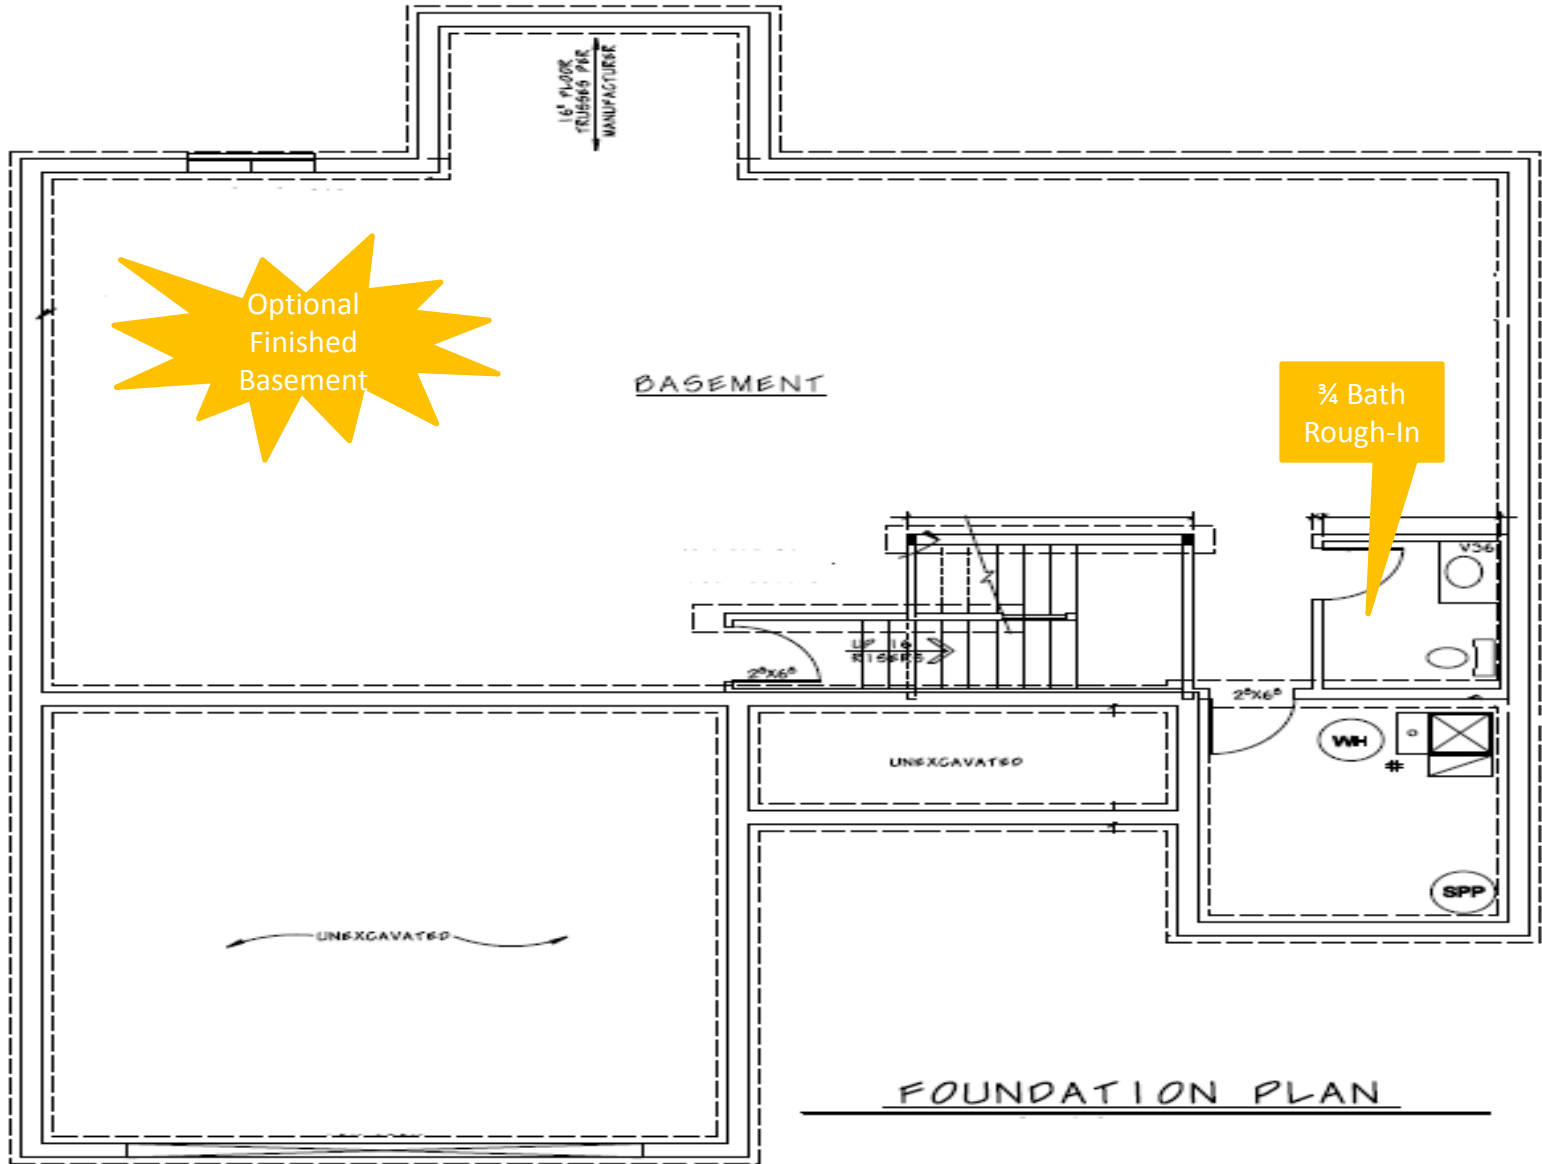

Alexus Floor Plan from Dynasty Homes Omaha

1420  
square foot  
Ranch  
Home

16" FLOOR  
TRUSSES PER  
MANUFACTURER

Optional  
Finished  
Basement

BASEMENT

3/4 Bath  
Rough-In

16"  
RISERS

UNEXCAVATED

UNEXCAVATED

WH

SPP

FOUNDATION PLAN

Spacious Great Home for  
an unbeatable price!!

MAIN LEVEL FLOOR PLAN